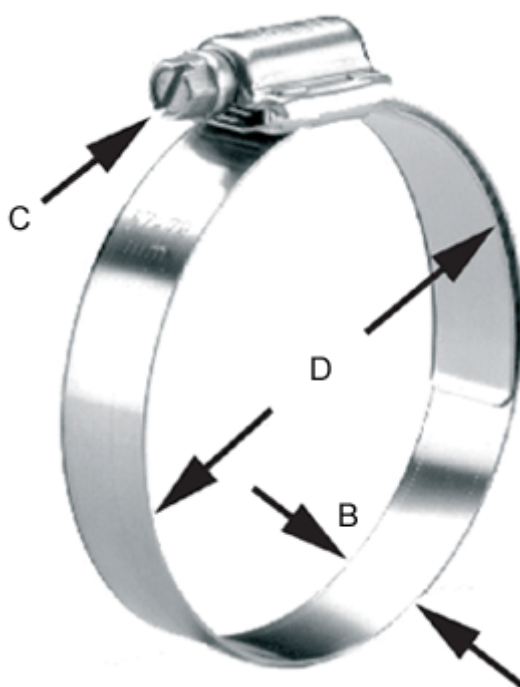

Article number: 021567804157

Description: Norma worm drive hose clamp
HD 146-168/16 C8 W4

Measures

C (screw type) = C8 hexagon slotted screw sw 8

Diameter D = 146-168

Width B = 16